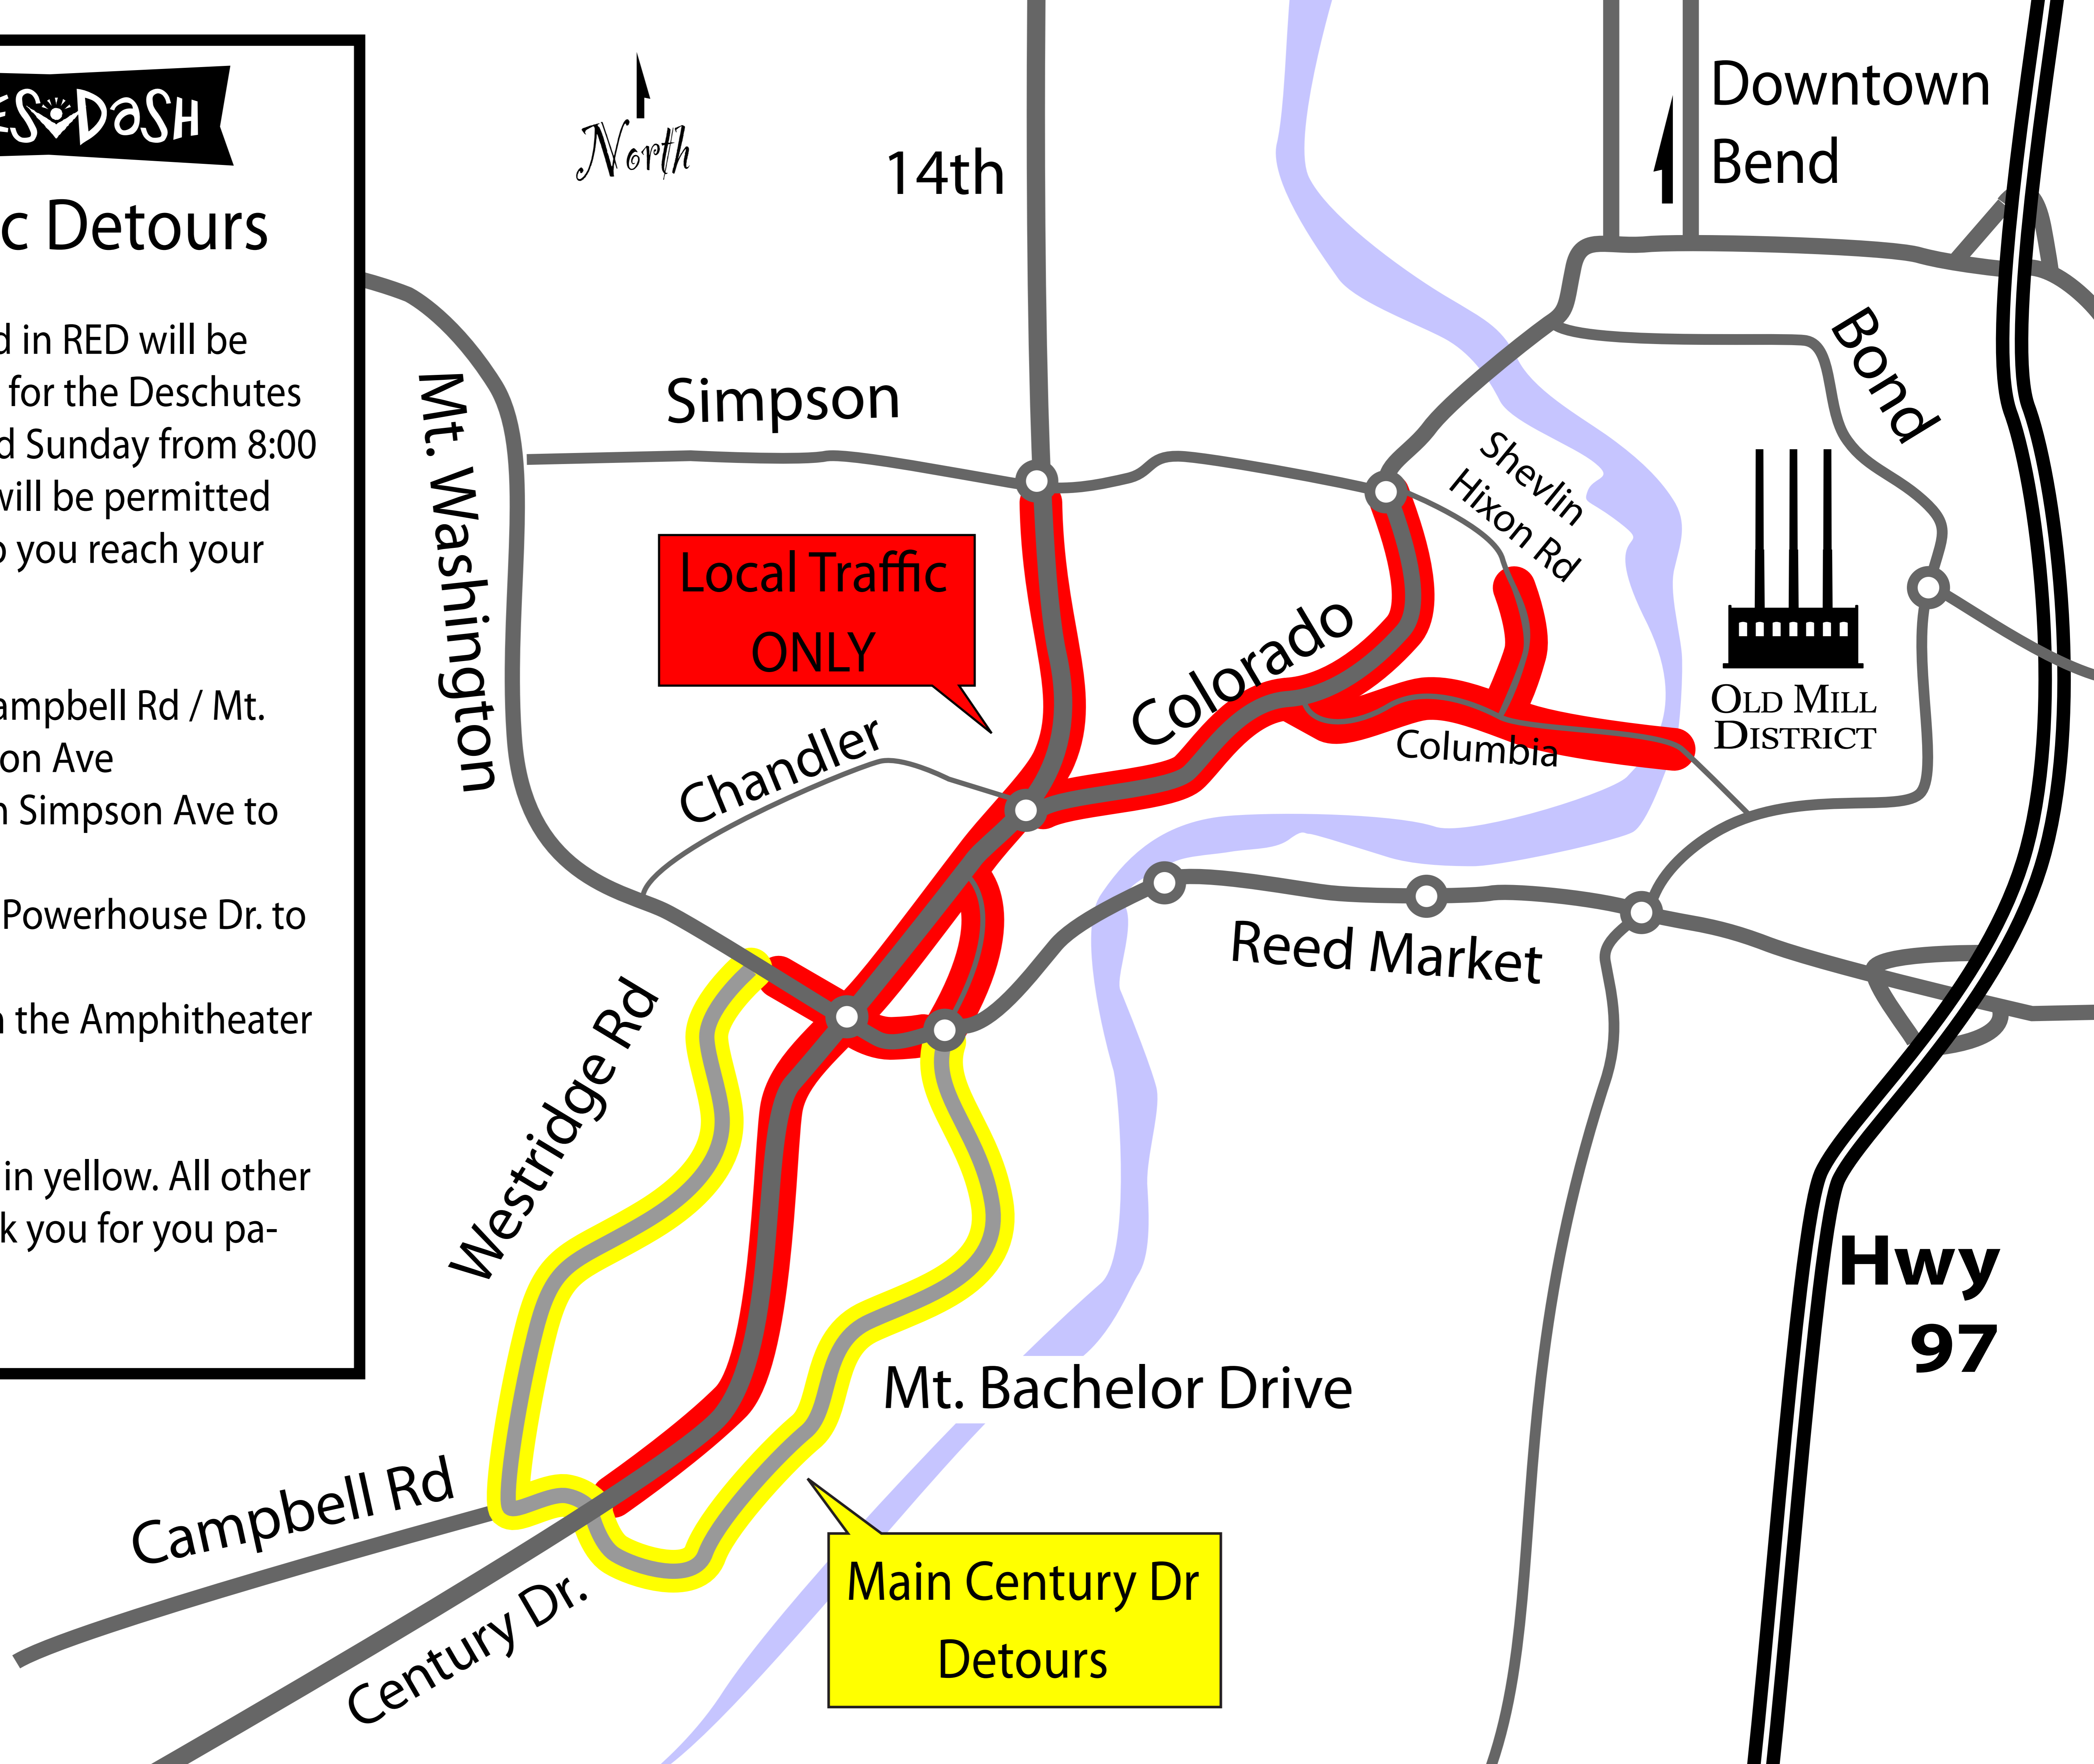

Thru Traffic Detours

The areas highlighted in RED will be Closed to Thru Traffic for the Deschutes Dash on Saturday and Sunday from 8:00 - Noon. Local Traffic will be permitted and flaggers will help you reach your destination.

1. Century Dr from Campbell Rd / Mt. Bachelor Dr to Simpson Ave
2. Colorado Ave from Simpson Ave to Century Dr
3. Columbia Dr. from Powerhouse Dr. to Colorado Ave.
4. Shevlin Hixon from the Amphitheater to Columbia Ave.

Detours are outlined in yellow. All other roads are open. Thank you for you patience!

Local Traffic ONLY

Main Century Dr Detours